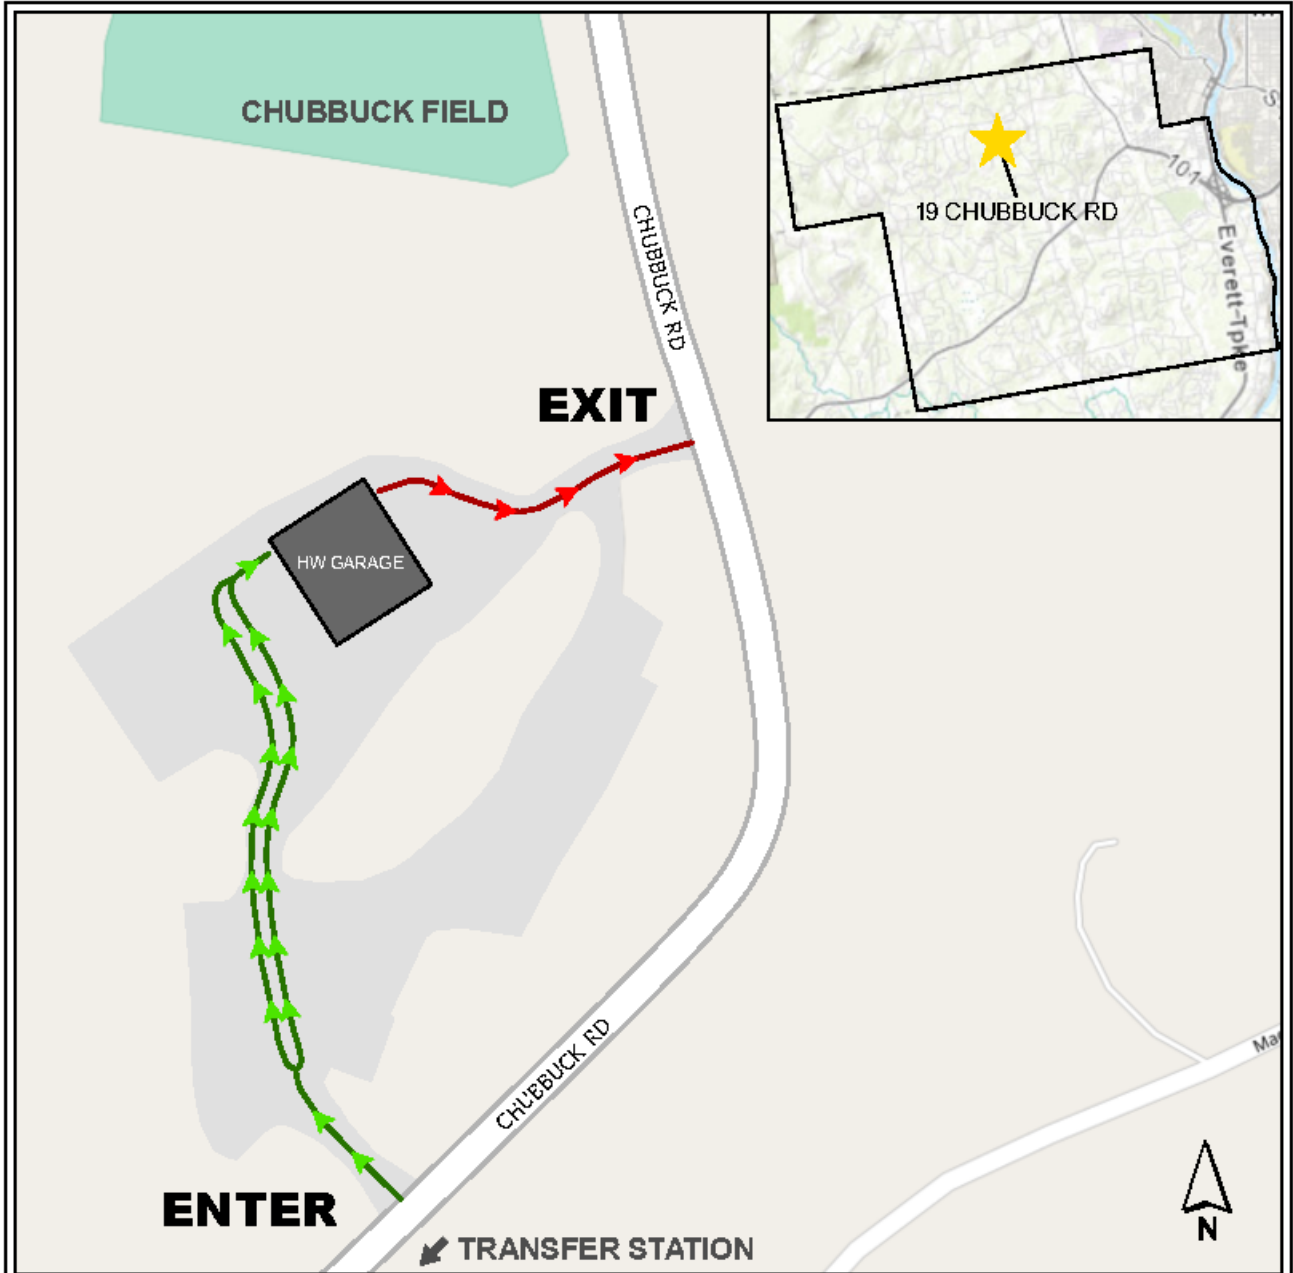

0 200 Feet

Bedford, NH Household Hazardous Waste Day Traffic Pattern

- ENTERING
- EXITING
- HW GARAGE